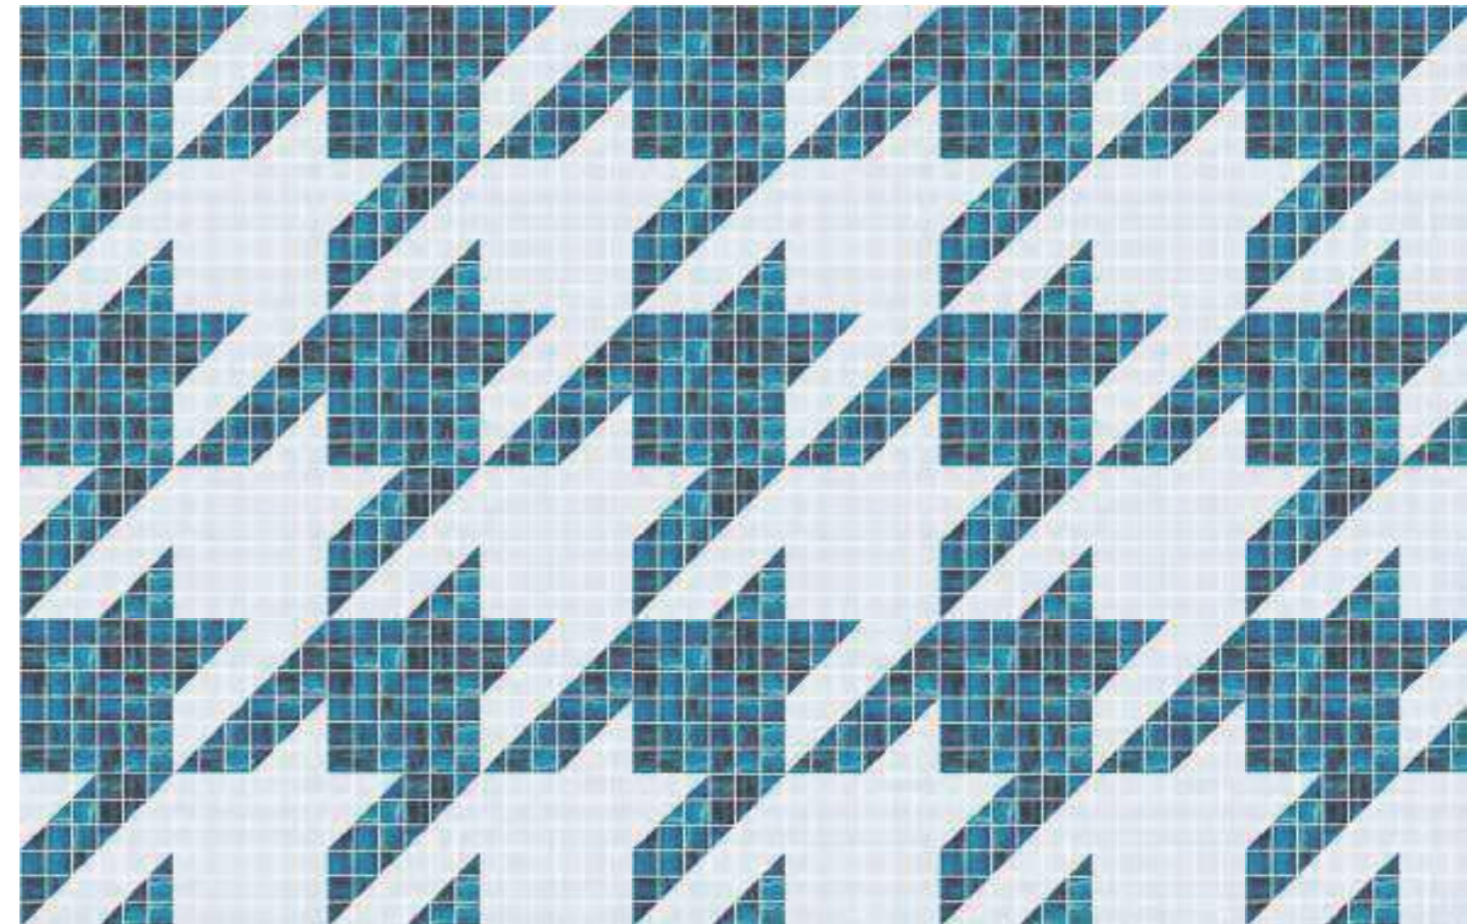

2006235 | 472

Box: 8 Sheets
Thickness: 5,5 mm - 0.216"   622x622 mm - 24.48"x24.48"
0,78 m² - 8.39 sqft

Repeated module