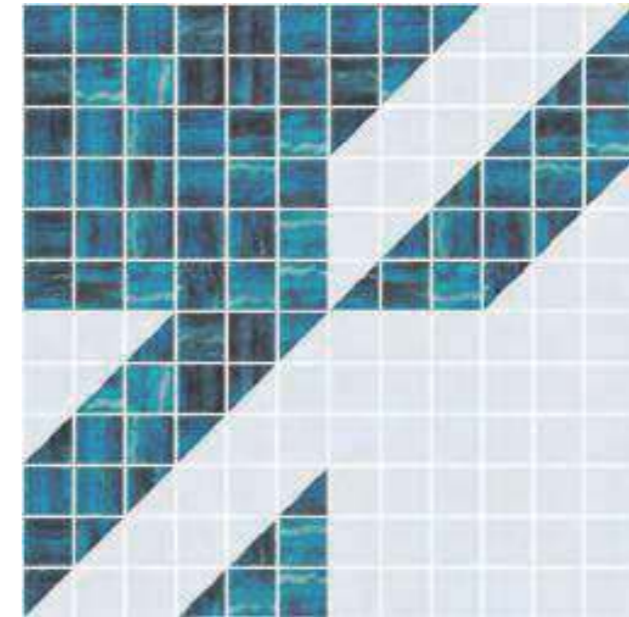

Repeated module

ICON Motion Houndstooth

sizes available

Penta	Square	Hex XL	Hex	Penny
•				
50x50 mm - 2"x2"				

Penta Houndstooth
Penta Ebure, Penta 50103.

2006235 | 472

Box: 8 Sheets
Thickness: 5,5 mm - 0.216" 622x622 mm - 24.48"x24.48"
0,78 m² - 8.39 sqft