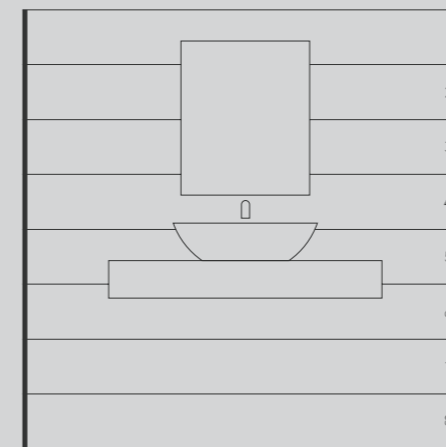

Dots

1 Module | 12X18.

2488 x 467 mm | 1,16 m² - 12.5 sqft

L1 L2 L3 L4 L5 L6 L7 L8

Mosaic MIX張りの施工ガイド

Laying Advice

Shading Blends

At ONIX we strive to contribute to environmental sustainability hence we manufacture ecological and eco-friendly mosaics. In addition, we promote circular economy through her use of production surplus.